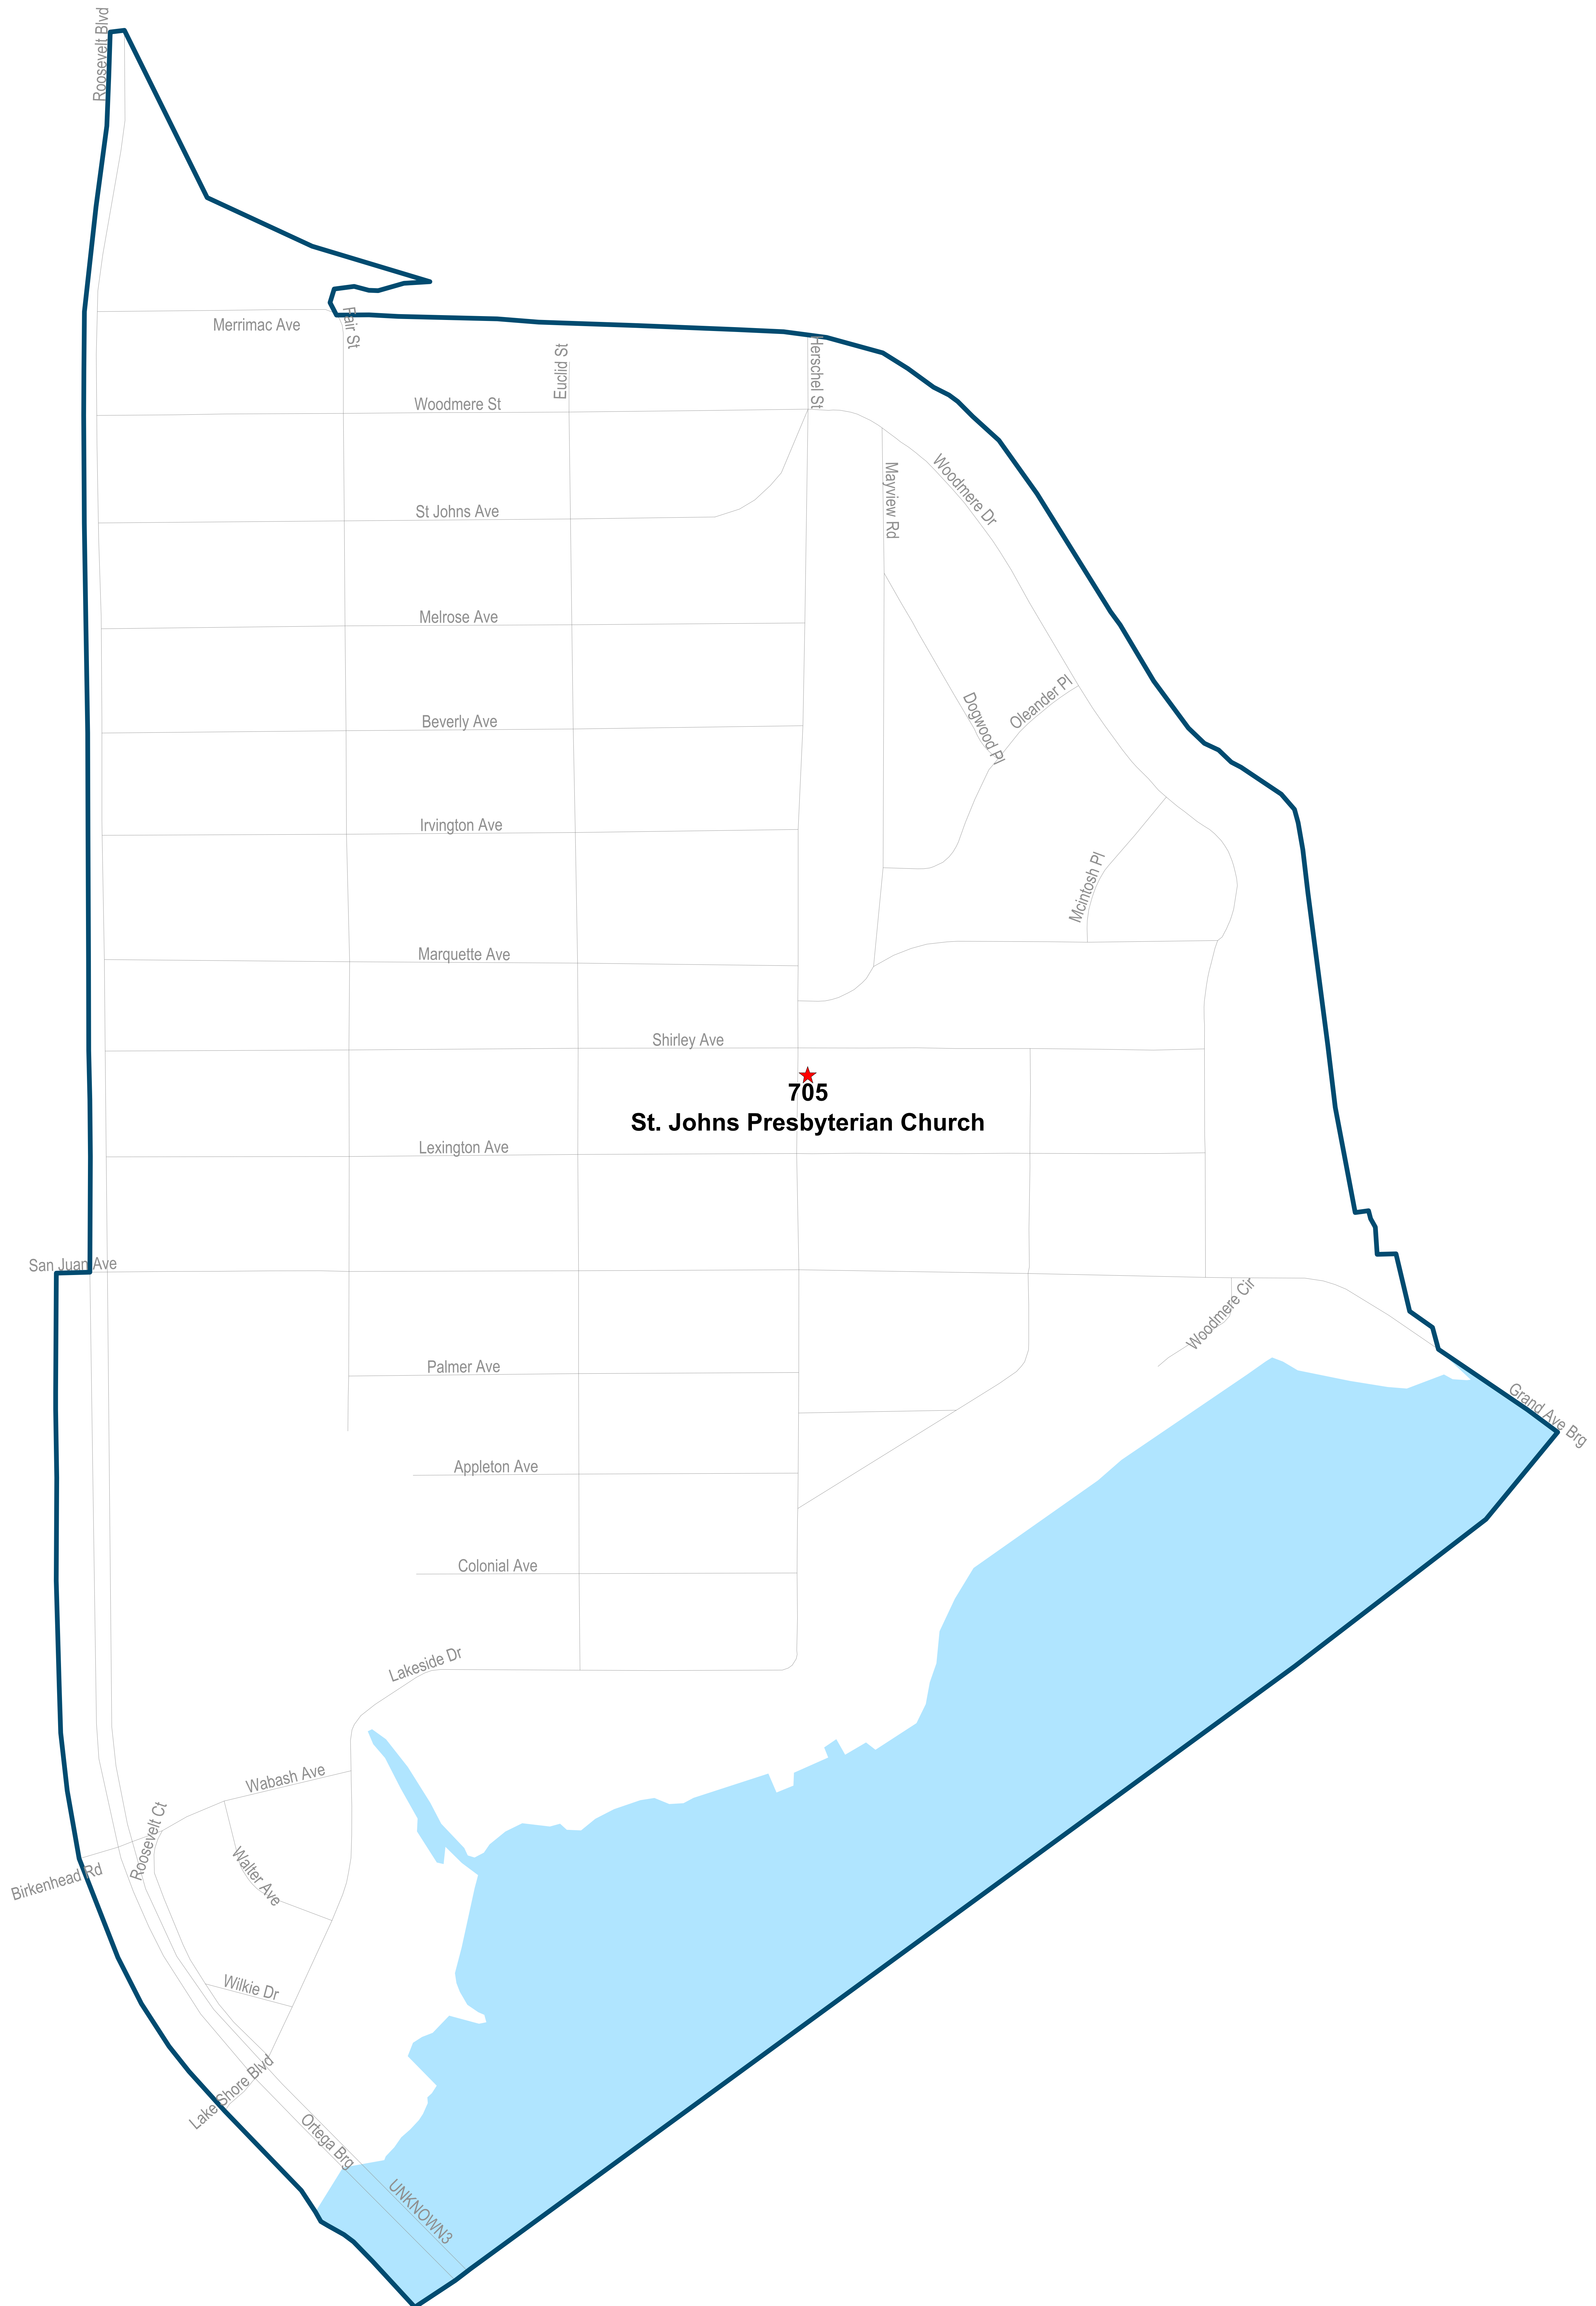

Duval County Supervisor of Elections Precinct 705

St. Johns Presbyterian Church
4275 Herschel St
Jacksonville, FL 32210