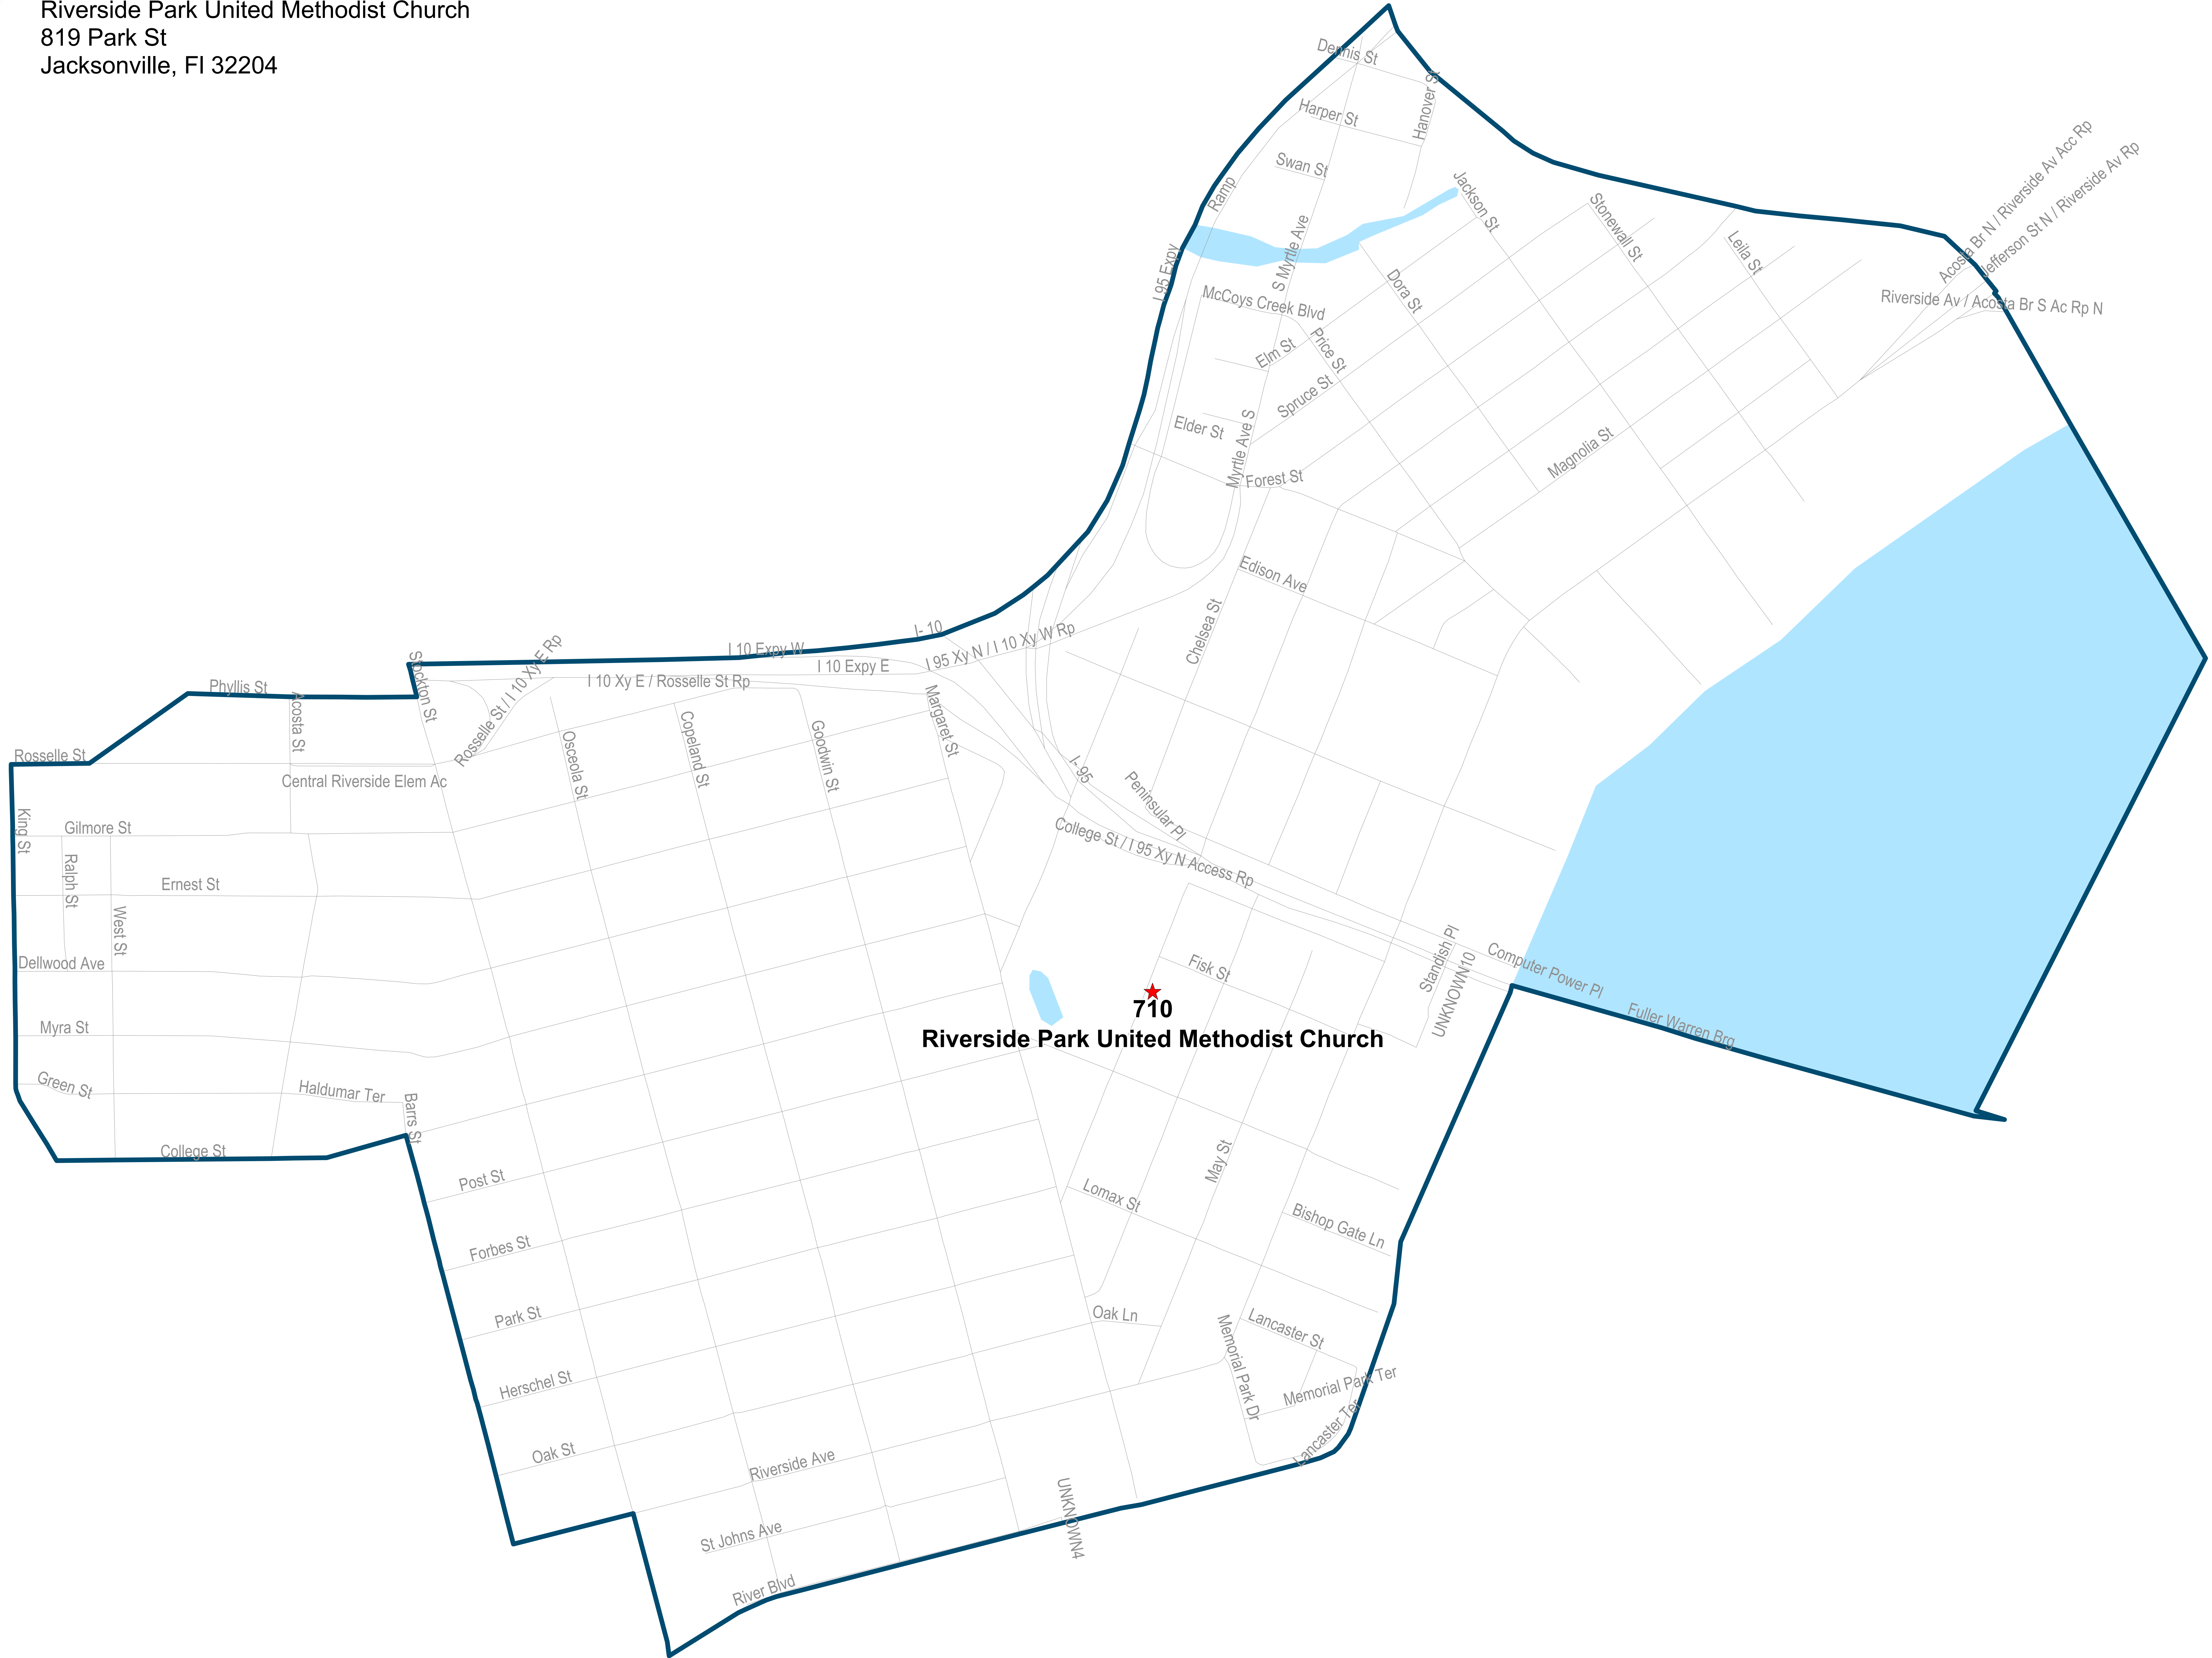

Duval County Supervisor of Elections Precinct 710

Riverside Park United Methodist Church
819 Park St
Jacksonville, FL 32204

710
Riverside Park United Methodist Church