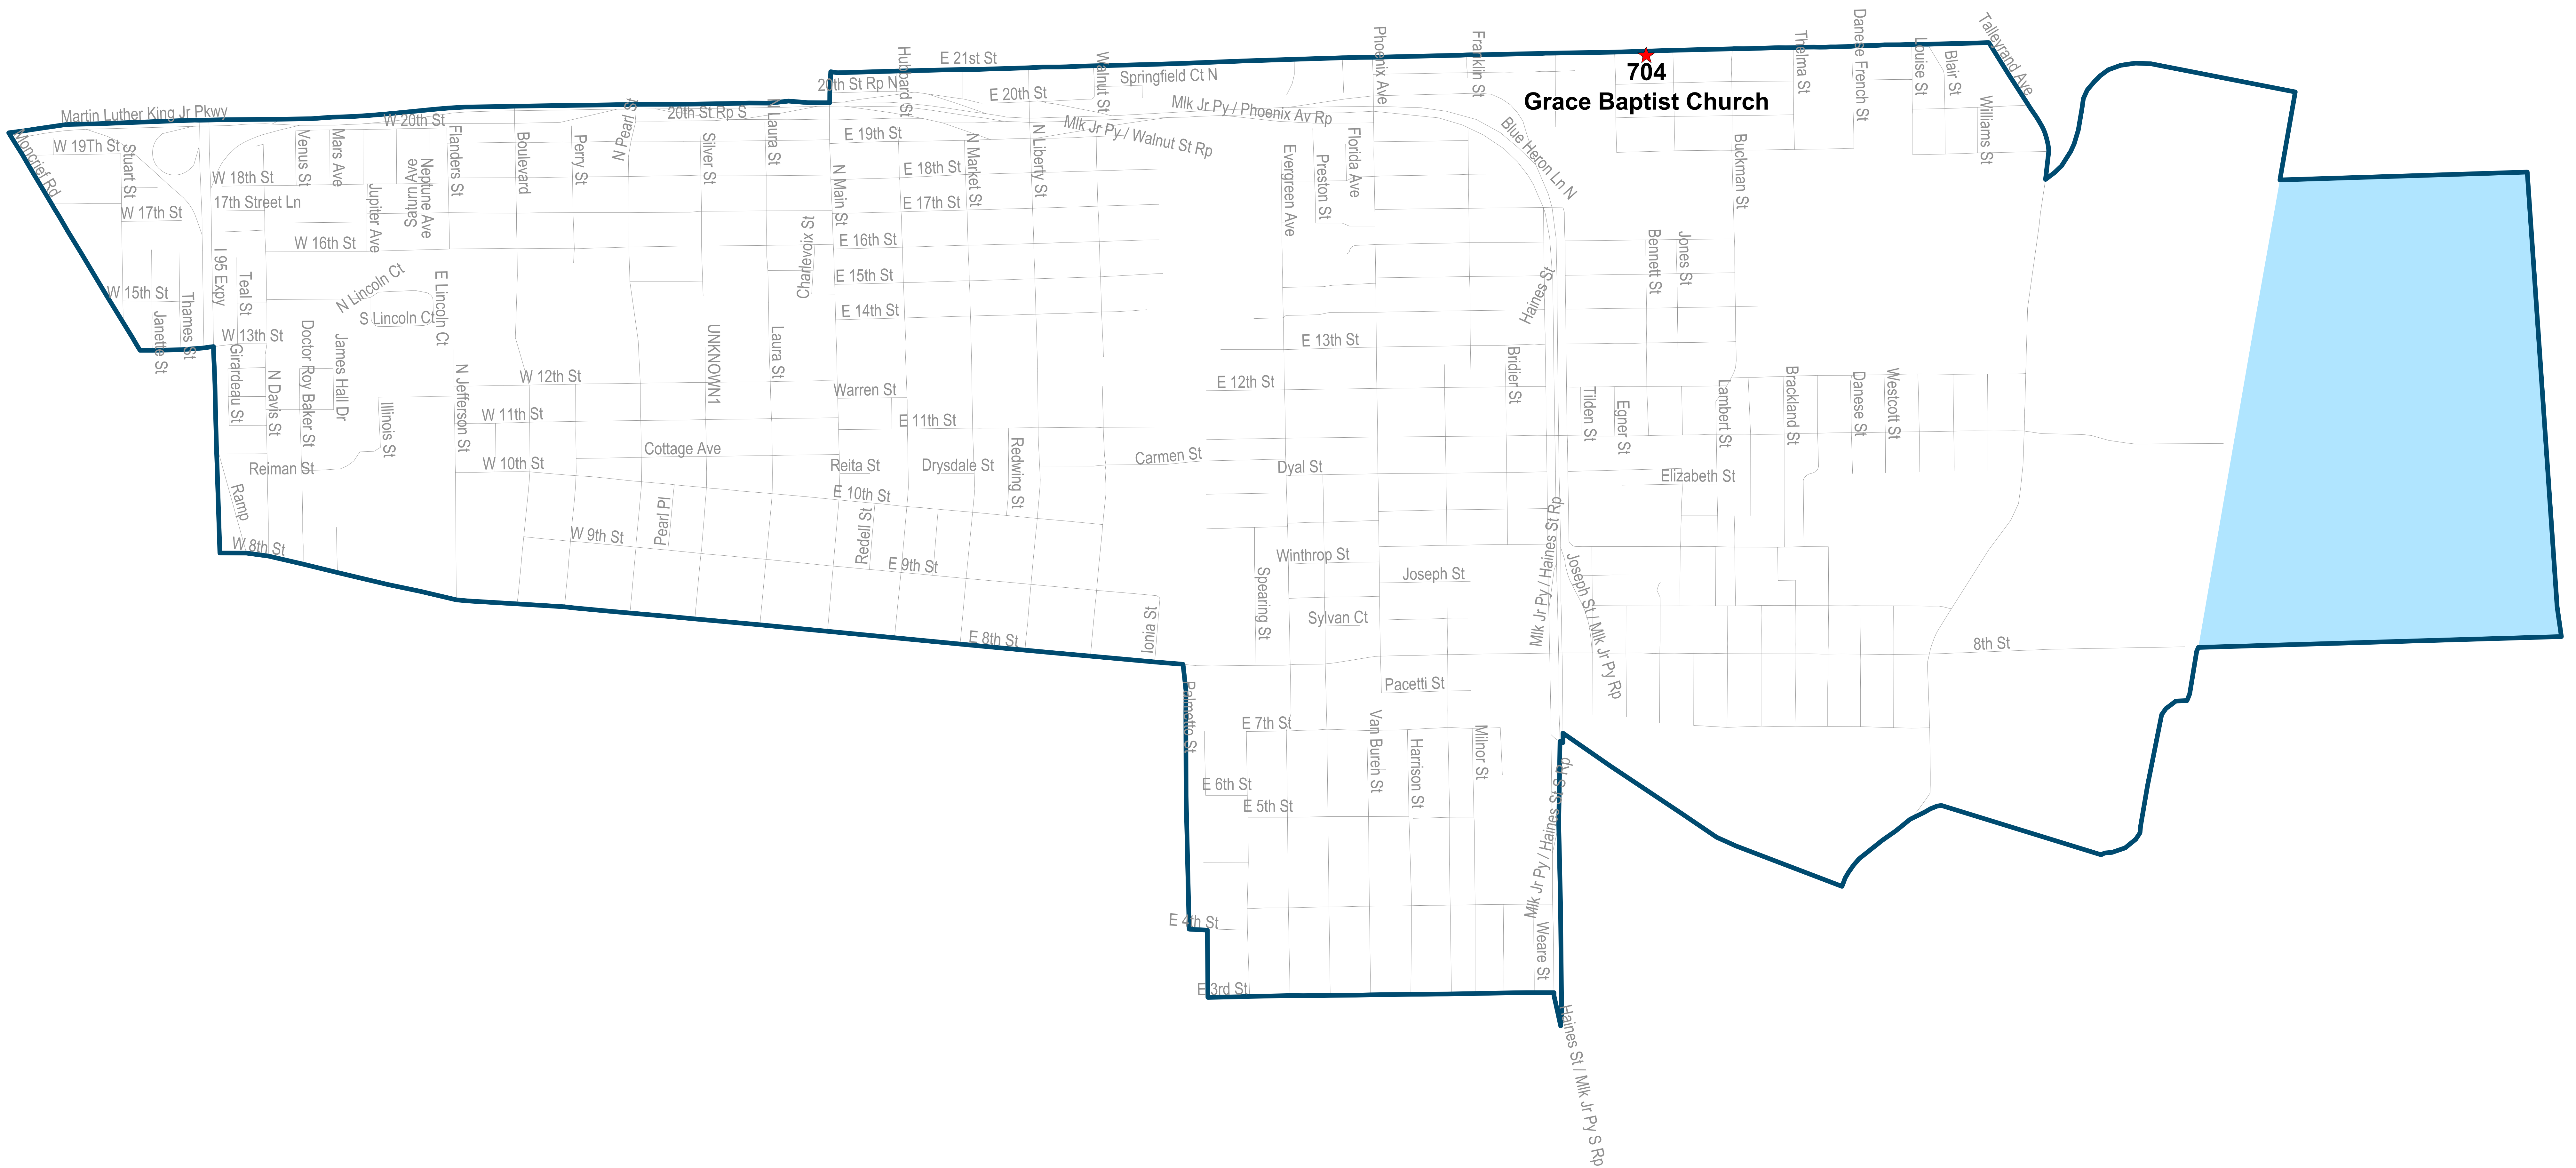

Duval County Supervisor of Elections Precinct 704

Grace Baptist Church
1553 E 21st St
Jacksonville, FL 32206