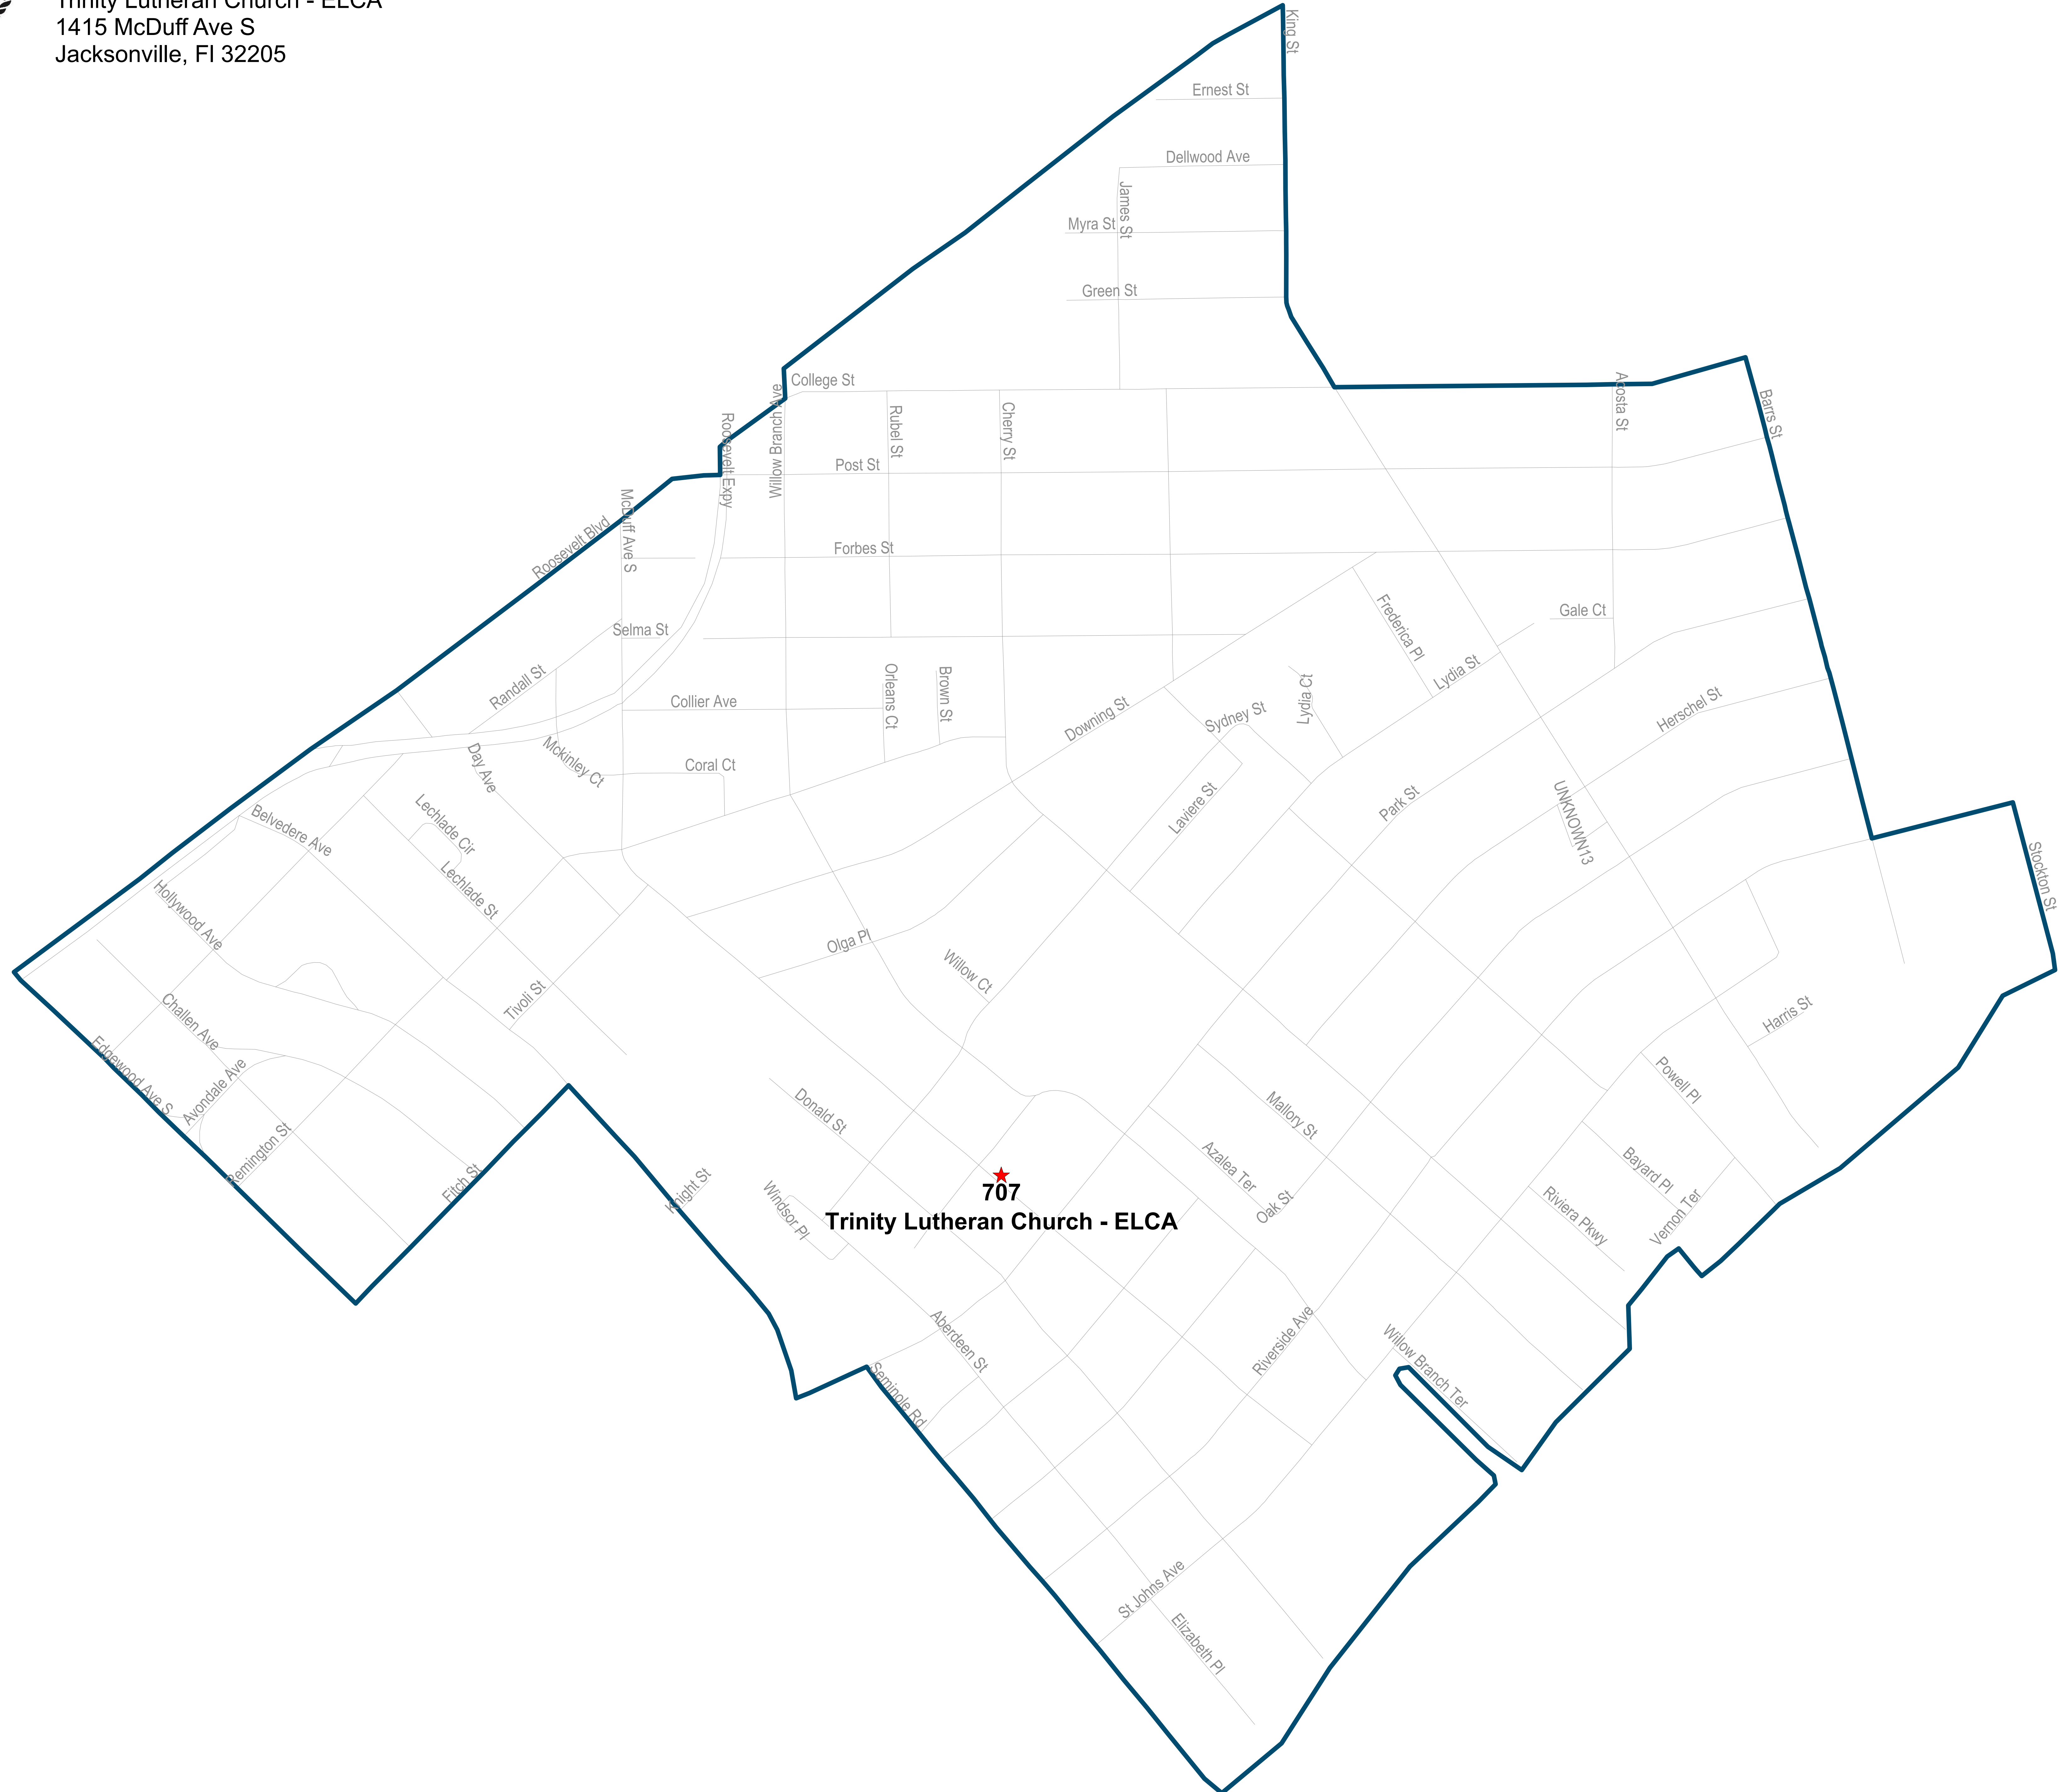

# Duval County Supervisor of Elections Precinct 707

Trinity Lutheran Church - ELCA  
1415 McDuff Ave S  
Jacksonville, FL 32205