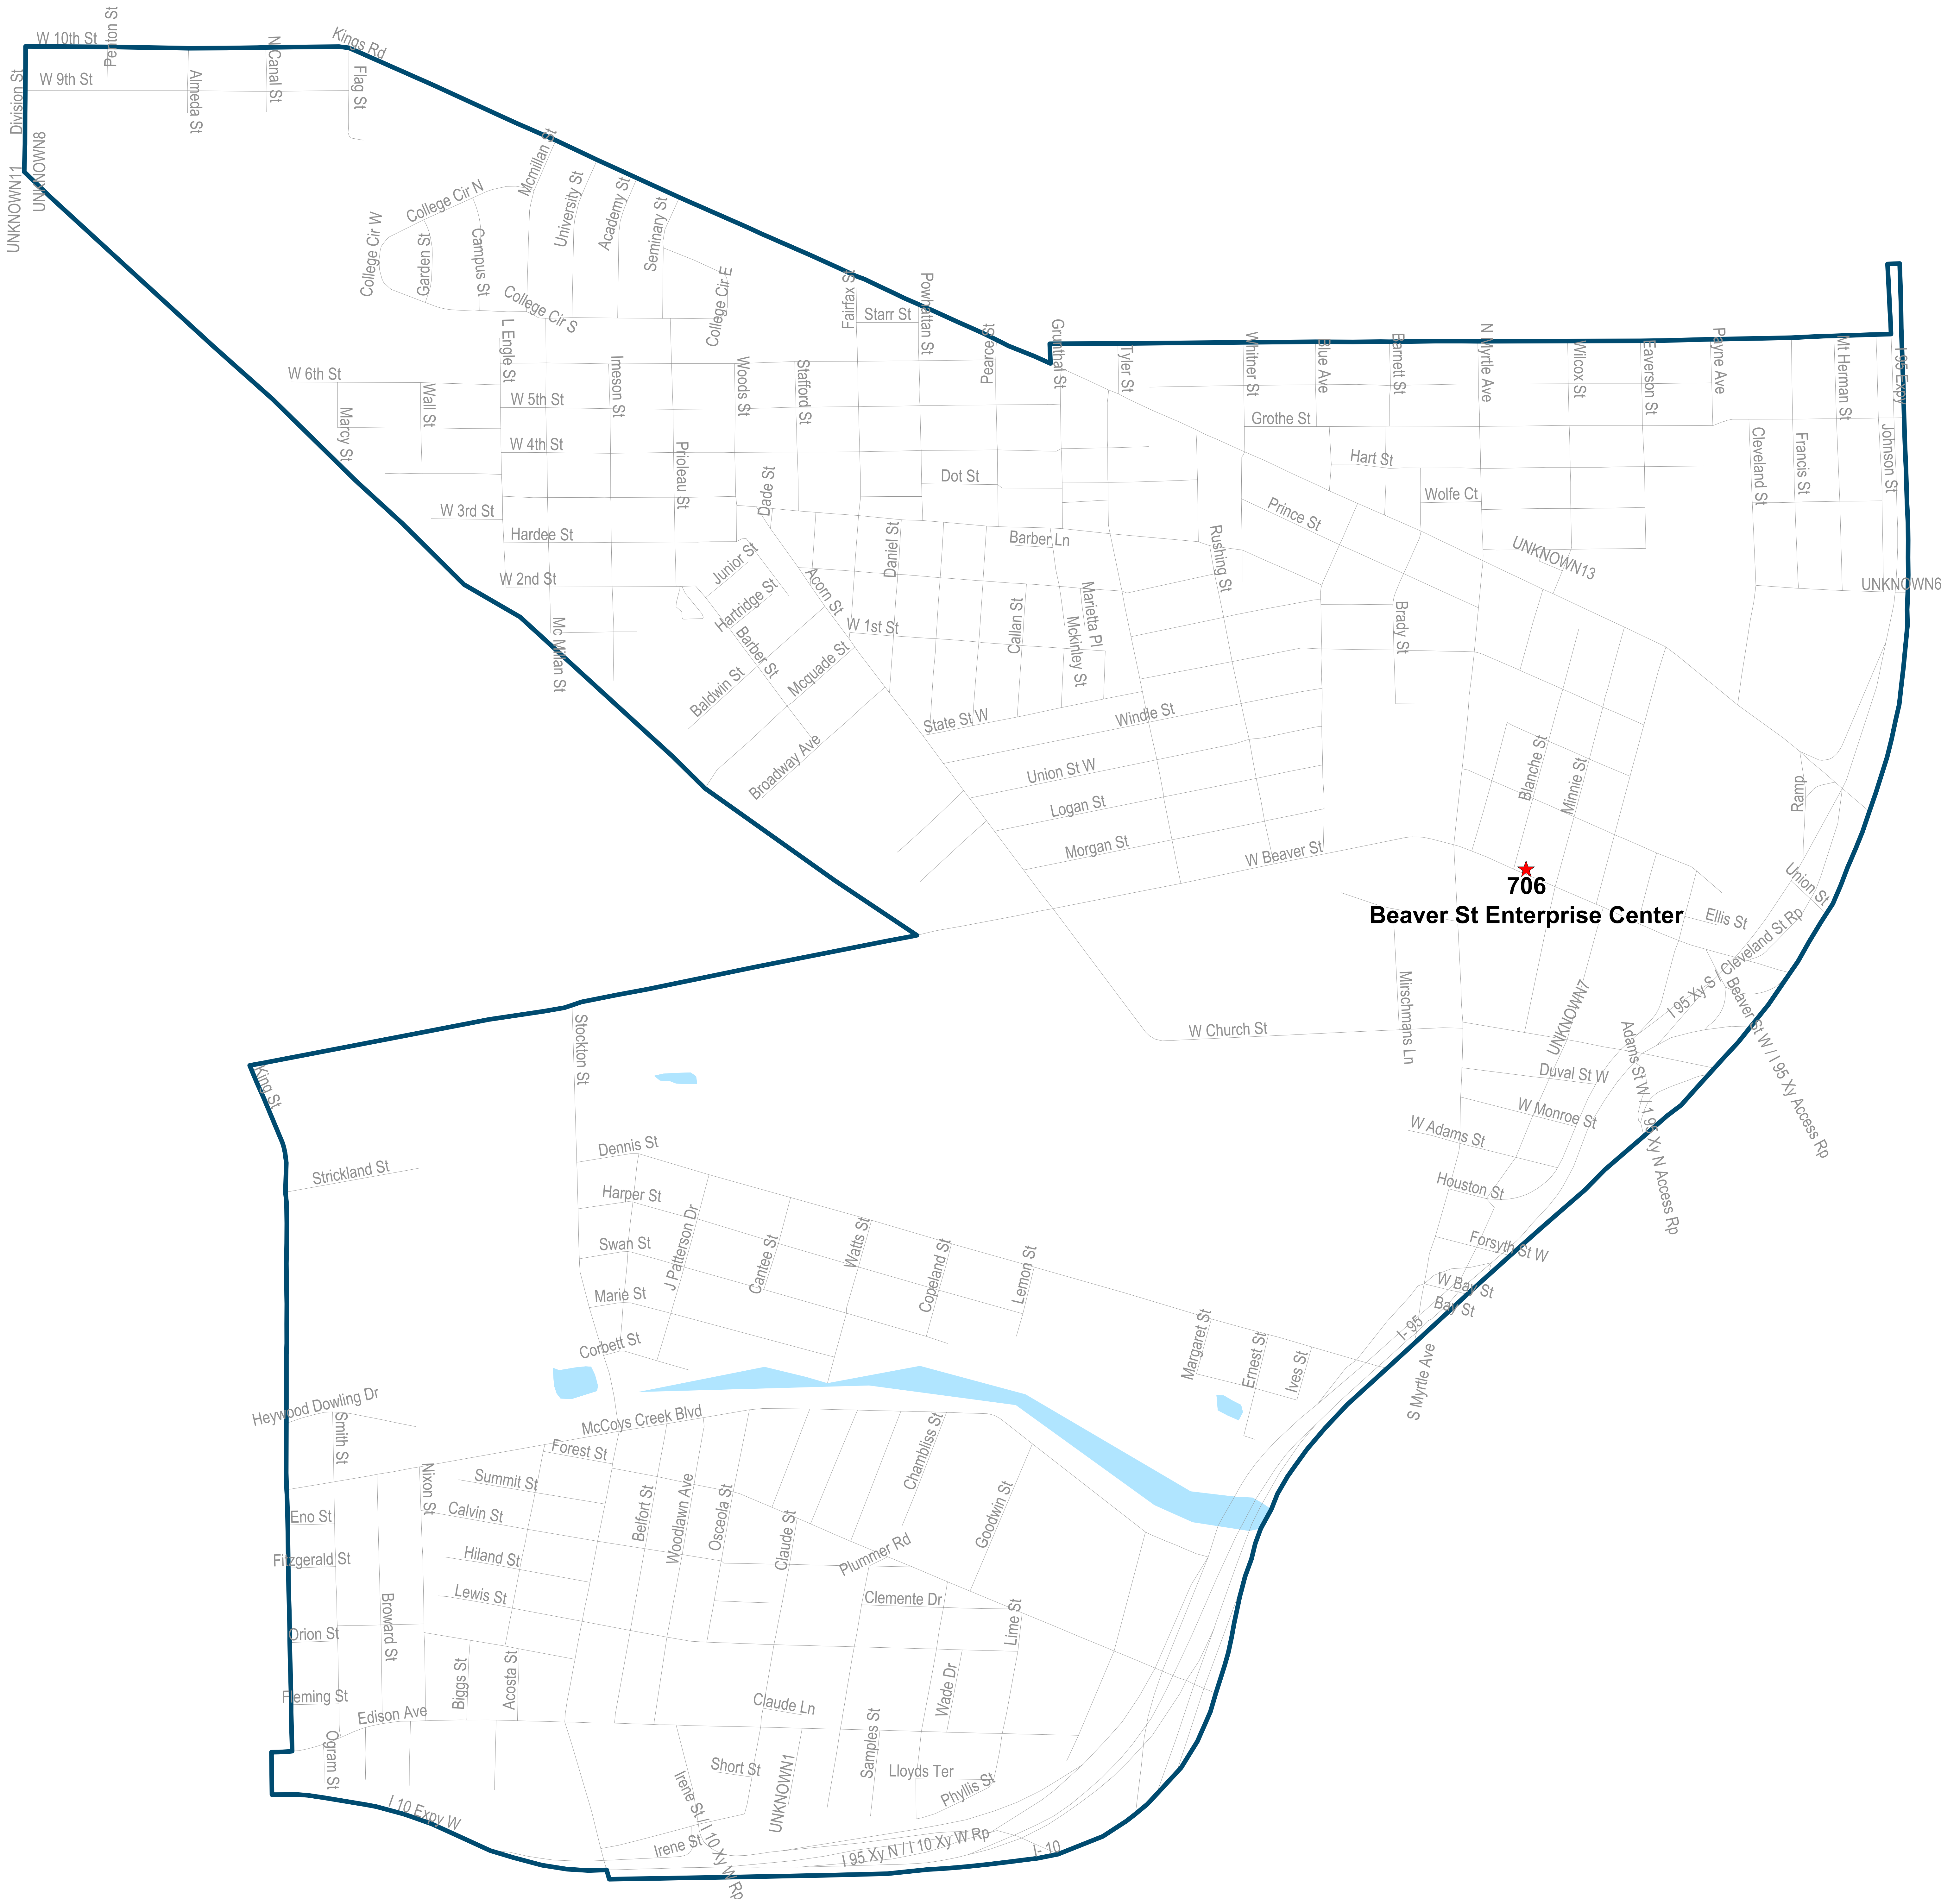

Duval County Supervisor of Elections Precinct 706

Beaver Street Enterprise Center
1225 W Beaver St
Jacksonville, FL 32204

706
Beaver St Enterprise Center